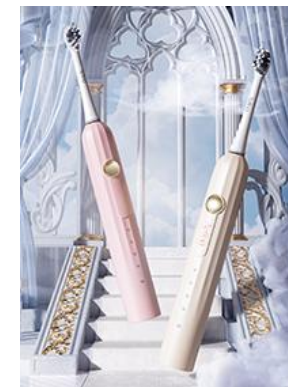

Toothbrush Couple's Gift Box T12-A

Parameters:

Color: Beige
4 working modes
Type-C fast charging
Dupont bristle
IPX7 waterproof
Vibration:368500 t/m
Battery:2000mAh
Duration time: 180 days

Certificates:

CE、Rohs

Accessories:

Brush body*2, replacement heads*2,
charger*2, instruction book*1

Dimension:

1 box: 34*26*4.5cm

1 carton: 20 pcs, 52*45*34cm