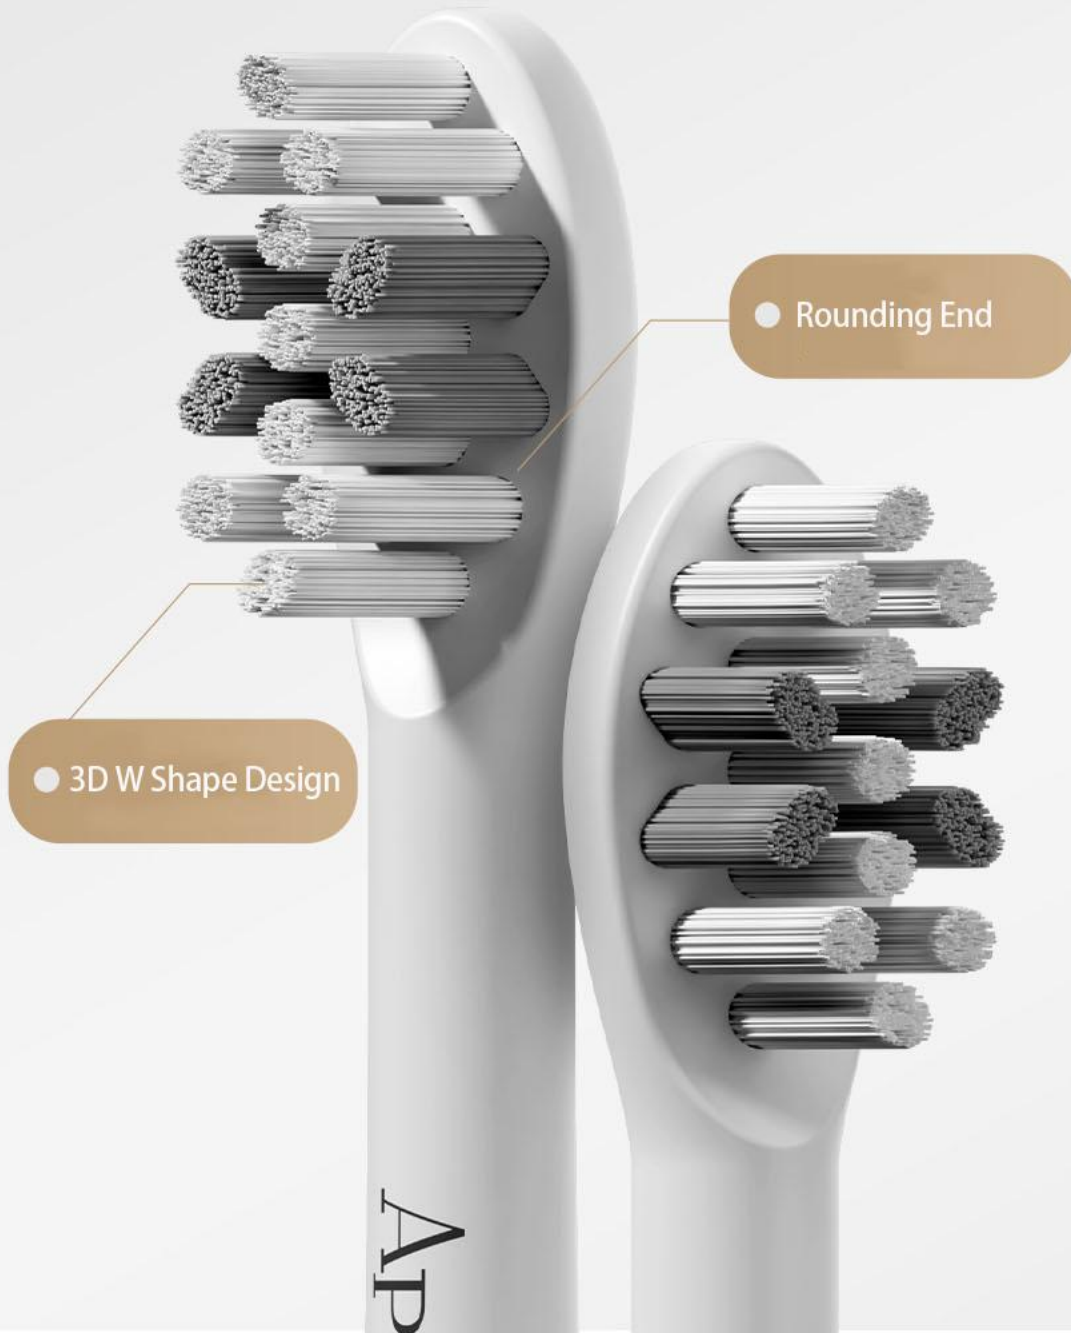

# 4 Cleaning Modes

-

Meet Different Requirements of Teeth Cleaning

- Soft Mode
- Gum Care
- Clean Mode
- White Mode

ApYoO

*Pattern*

● Rounding End

● 3D W Shape Design

Top Quality  
Dupont Nylon Bristle

—  
Medium Hardness  
High Density Flocking

\* The dentist suggests changing the brush head every two months

*Washable all over*

**IPX7** Level

**Waterproof**

-

Whole Body Washable